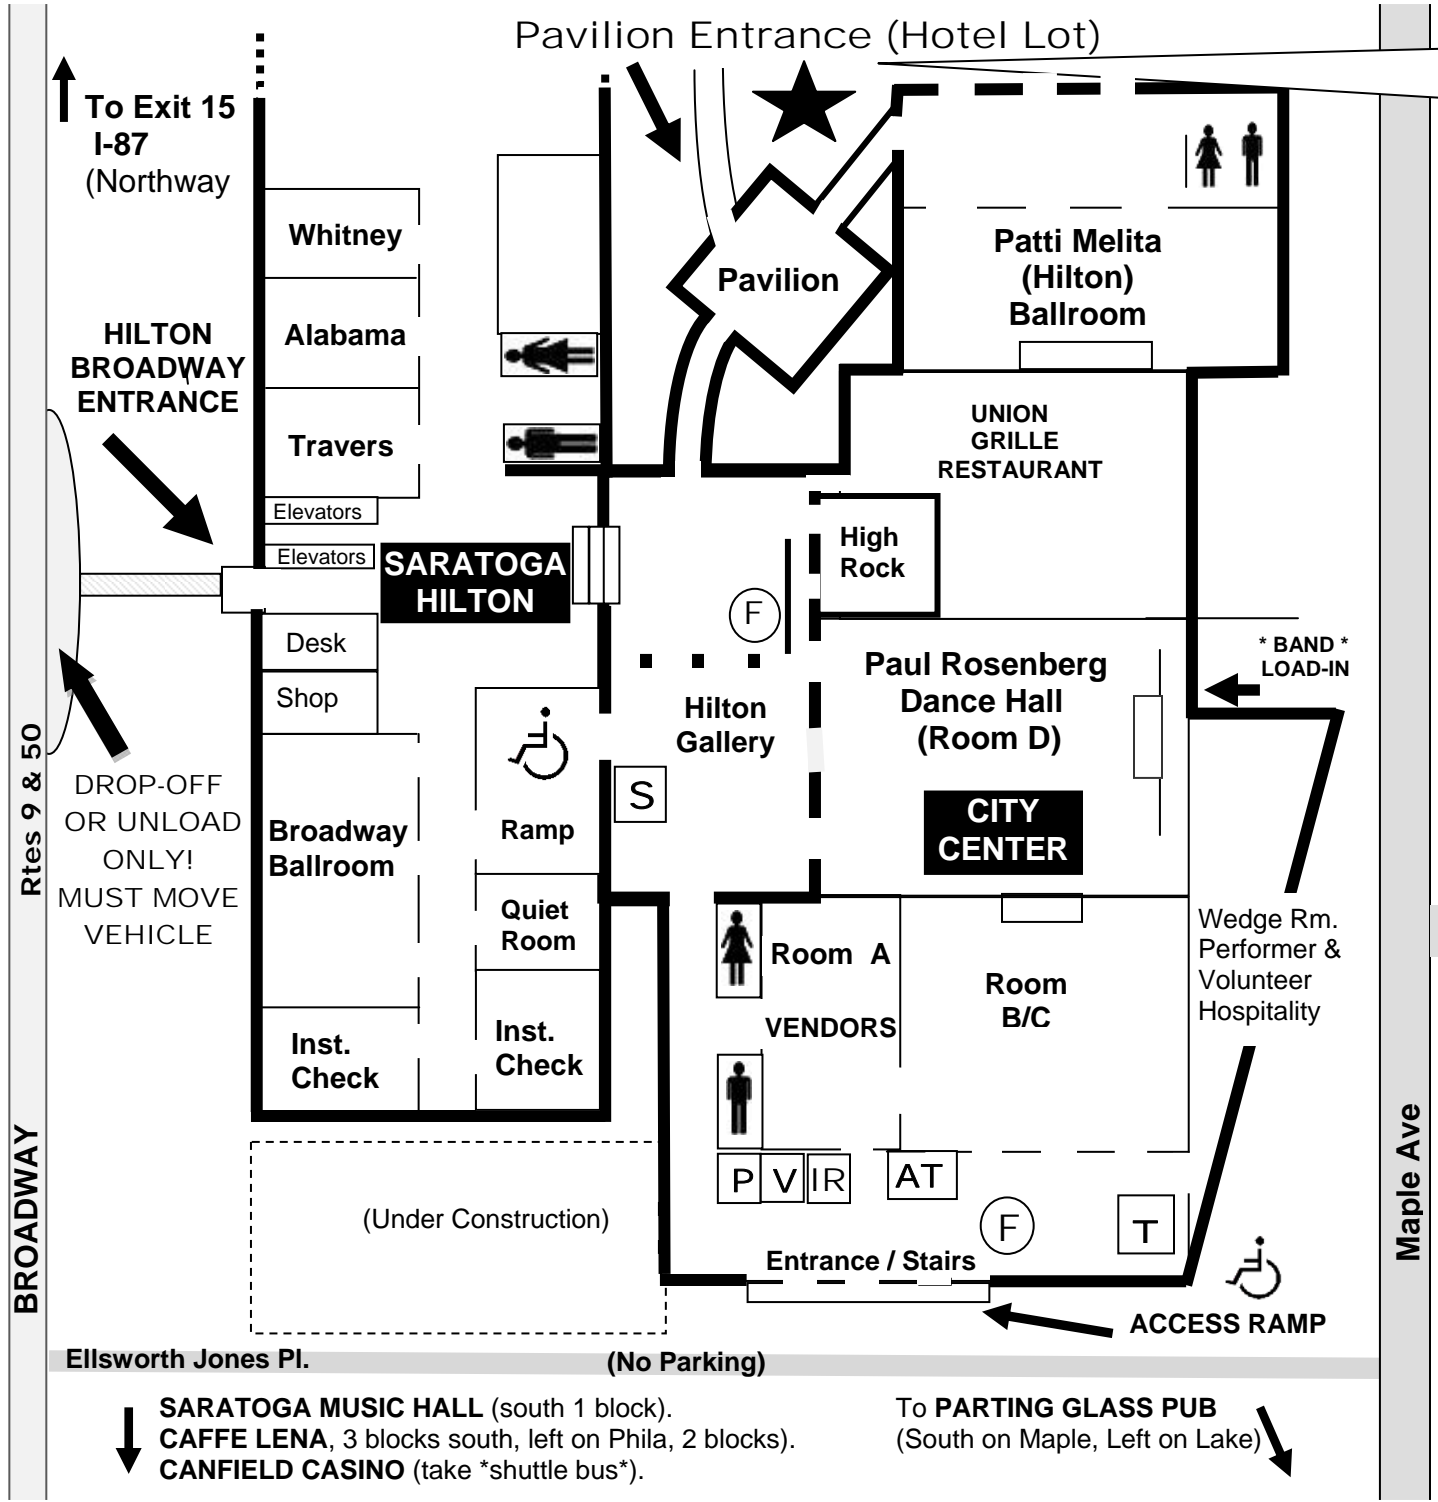

MAP KEY
Map not to Scale

- P** = Performer Check-In
- V** = Volunteer Check-in
- IR** = Information, Lost & Found, Runners Check-In
- AT** = Advance Ticket pick-up
- T** = At Door Tickets
- F** = Food Vendors Dining Area
- S** = Festival Sales
-  = Rest Rooms

HOTEL & RACINO REMOTE PARKING BUS STOP

FREE

↓ **TEMPLE SINAI**
(1/2 block south on Broadway).

YELLOW FESTIVAL SHUTTLE BUS STOP

FREE SHUTTLES

FREE Remote parking at Saratoga Racino!

See Program Book For Details.

Free City Center Parking

To lower parking lot

↑ **To Exit 15 I-87**
(Northway)

HILTON BROADWAY ENTRANCE

DROP-OFF OR UNLOAD ONLY!
MUST MOVE VEHICLE

Rtes 9 & 50

BROADWAY

Maple Ave